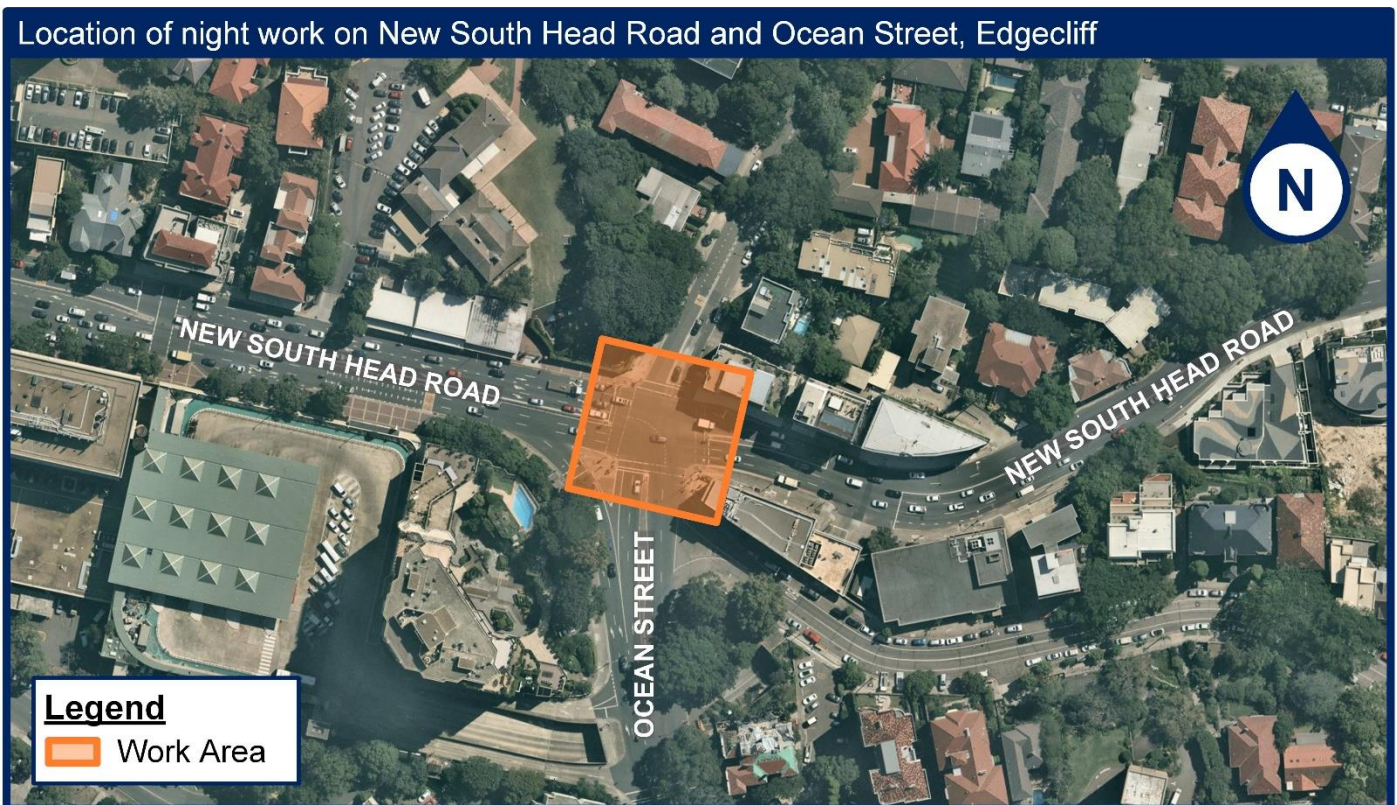

Investigation work on New South Head Road, Edgecliff from Monday 8 April

Roads and Maritime Services is carrying out this essential work to improve road safety at intersections.

We will be on site to carry out investigation work, which includes locating services and undertaking non-destructive digging. This work will help finalise a design for an upgrade to the traffic lights at the intersection of New South Head Road and Ocean Street, Edgecliff.

Our work aims to:

- increase visibility of the traffic signals
- improve safety for pedestrians
- help minimise the occurrence of vehicle accidents.